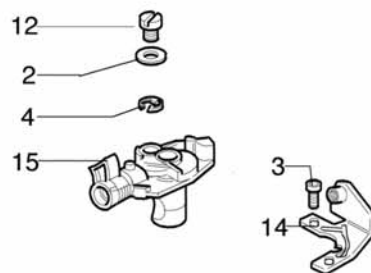

mod. WYK-176A

compl. p.n. 2318495R

- 5 KIT MEMBRANE E GUARNIZIONI
  DIAPHRAGM & GASKET SET
- 6 KIT RIPARAZIONE
  REPAIR SET

Ref.Nu	Qty	Part number	Description	Validity from	Validity till	Notes	Bulletin
1	1	003300201	Spindle				
2	1	2318703	Washer				
3	2	2318580	Screw				
4	1	2318189	Ring				
5	1	2318590	Gasket set				
6	1	2318591	Repair kit				
7	1	2318571	Cover				
8	1	2318572	Primer pump				
9	4	2318585	Screw				
10	1	003300204	Fuel filter				
11	1	2318569	Screw				
12	1	2318577	Adjuster screw				
13	1	2318969	Pump body				
14	1	2318993	Snap ring				
15	1	2318493	Valve				
16	1	2318491	Pump body				
17	1	2318592	Valve