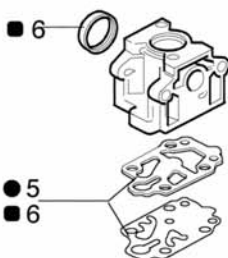

mod. WYK-176A

compl. p.n. 2318495R

- 5 KIT MEMBRANE E GUARNIZIONI
  DIAPHRAGM & GASKET SET
- 6 KIT RIPARAZIONE
  REPAIR SET

Ref.Nu	Qty	Part number	Description	Validity from	Validity till	Notes	Bulletin
1	1	003300201	Spindle				
2	1	2318703	Washer				
3	2	2318580	Screw				
4	1	2318189	Ring				
5	1	2318590	Gasket set				
6	1	2318591	Repair kit				
7	1	2318571	Cover				
8	1	2318572	Primer pump				
9	4	2318585	Screw				
10	1	003300204	Fuel filter				
11	1	2318569	Screw				
12	1	2318577	Adjuster screw				
13	1	2318969	Pump body				
14	1	2318993	Snap ring				
15	1	2318493	Valve				
16	1	2318491	Pump body				
17	1	2318592	Valve