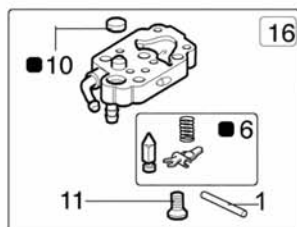

mod. WYK-176A

compl. p.n. 2318495R

- 5 KIT MEMBRANE E GUARNIZIONI
  DIAPHRAGM & GASKET SET
- 6 KIT RIPARAZIONE
  REPAIR SET

Ref.Nu	Qty	Part number	Description	Validity from	Validity till	Notes	Bulletin
1	1	003300201	Spindle				
2	1	2318703	Washer				
3	2	2318580	Screw				
4	1	2318189	Ring				
5	1	2318590	Gasket set				
6	1	2318591	Repair kit				
7	1	2318571	Cover				
8	1	2318572	Primer pump				
9	4	2318585	Screw				
10	1	003300204	Fuel filter				
11	1	2318569	Screw				
12	1	2318577	Adjuster screw				
13	1	2318969	Pump body				
14	1	2318993	Snap ring				
15	1	2318493	Valve				
16	1	2318491	Pump body				
17	1	2318592	Valve