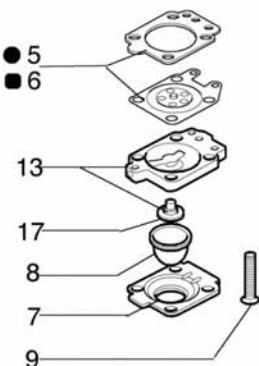

mod. WYK-176A

compl. p.n. 2318495R

- 5 KIT MEMBRANE E GUARNIZIONI
  DIAPHRAGM & GASKET SET
- 6 KIT RIPARAZIONE
  REPAIR SET

Ref.Nu	Qty	Part number	Description	Validity from	Validity till	Notes	Bulletin
1	1	003300201	Spindle				
2	1	2318703	Washer				
3	2	2318580	Screw				
4	1	2318189	Ring				
5	1	2318590	Gasket set				
6	1	2318591	Repair kit				
7	1	2318571	Cover				
8	1	2318572	Primer pump				
9	4	2318585	Screw				
10	1	003300204	Fuel filter				
11	1	2318569	Screw				
12	1	2318577	Adjuster screw				
13	1	2318969	Pump body				
14	1	2318993	Snap ring				
15	1	2318493	Valve				
16	1	2318491	Pump body				
17	1	2318592	Valve