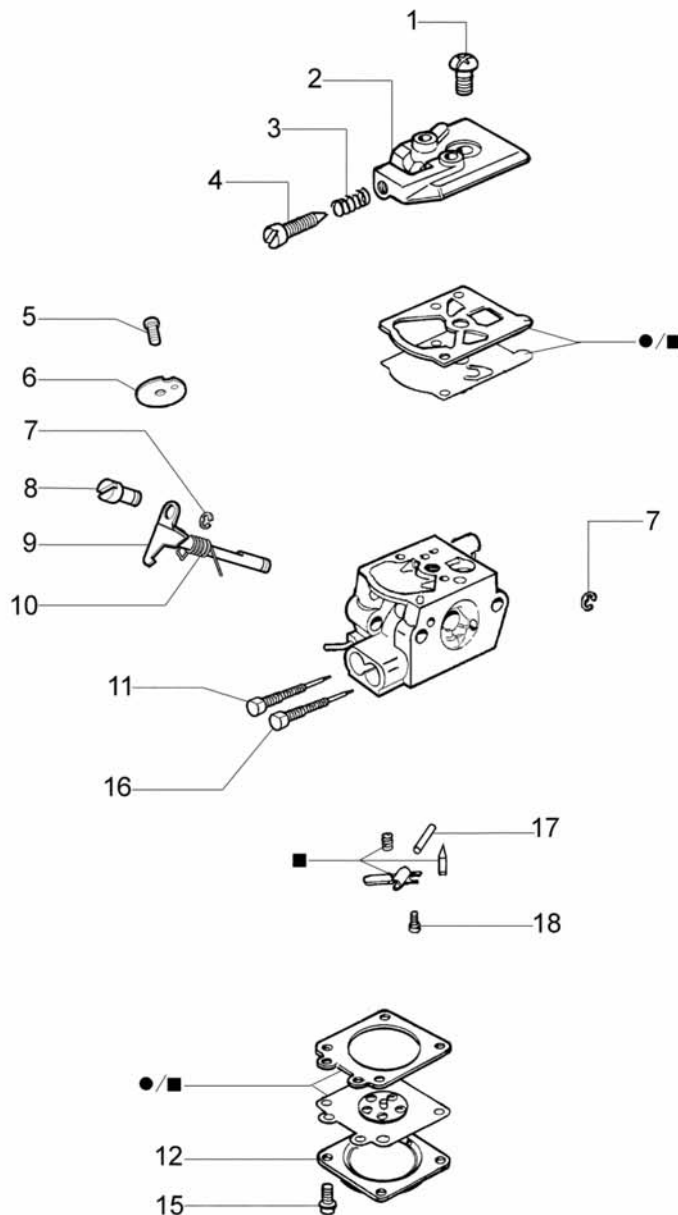

**mod. Walbro WT-904
compl. p.n. 2318776R**

■ 13 — KIT RIPARAZIONE
REPAIR KIT

● 14 — KIT MEMBRANE & GUARNIZIONI
DIAPHRAGM & GASKET SET

Ref.Nu	Qty	Part number	Description	Validity from	Validity till	Notes	Bulletin
1	1	003300197	Screw				
2	1	2318777	Cover				
3	1	094600148	Spring				
4	1	074000240	Adjust.screw				
5	1	50010141	Screw				
6	1	375100078	Shutter				
7	2	095000164	Ring				
8	1	2318211	Pin				
9	1	2318737	Shaft				
10	1	072700347	Spring				
11	1	2318779	Screw "L				
12	1	2318191	Cover				
13	1	094600209	Repair kit				
14	1	094600210	Kit guarn				
15	4	035000162	Screw				
16	1	2318778	Screw "H				
17	1	003300201	Spindle				
18	1	003300202	Screw