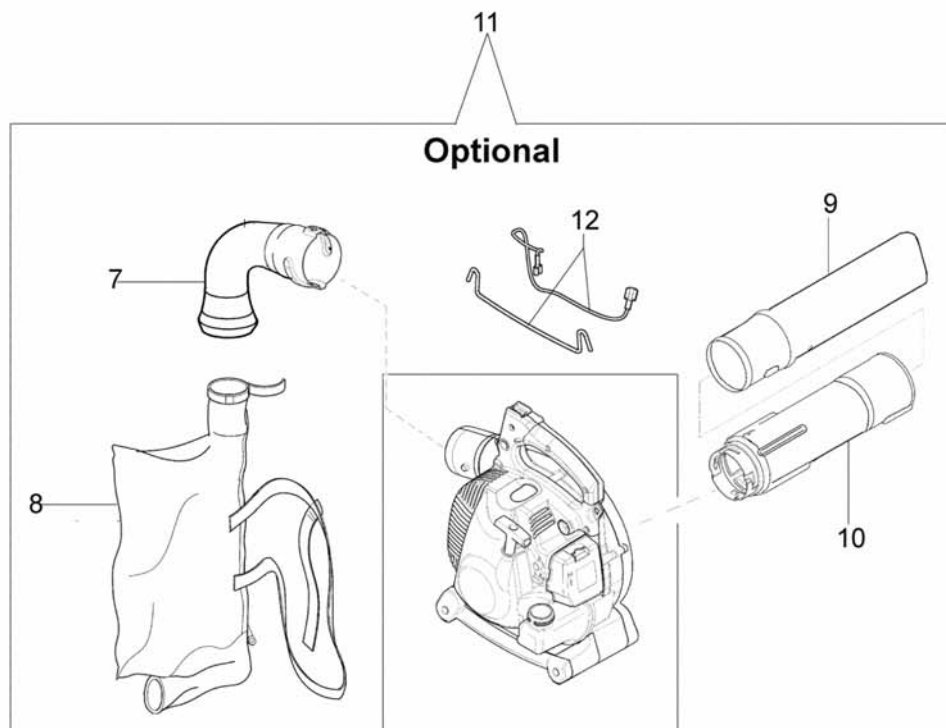

Ref.Nu	Qty	Part number	Description	Validity from	Validity till	Notes	Bulletin
1	1	56550050R	Rope retainer				
2	1	50070123R	Starter rope				
3	1	56550049R	Handle				
4	1	004000132R	Spring				
5	1	56550022R	Starter pulley				
6	1	56550021R	Shaft joint				
7	1	3027005R	Ring				
8	1	56520040A	Plate				
9	1	3918020	Washer				
10	1	3801010R	Screw				
11	1	56552016	Starter assy				
12	4	3918010R	Washer				
13	2	3960091AR	Screw				
14	1	3801013R	Screw				
15	1	3819006	Washer				
16	1	3916005	Washer				
17	2	3078009	Washer				
18	3	3960121R	Screw				
19	2	56550102R	Plate				
20	2	3960011R	Screw				
21	1	3960100R	Screw				
22	1	56550180R	Cap and spring				
23	1	3911009R	Nut				
24	1	56550145R	Ignition coil				
25	1	56550134R	Flywheel				

Ref.Nu	Qty	Part number	Description	Validity from	Validity till	Notes	Bulletin
1	1	56550121AR	Plate				
2	1	56550122R	Plate				
3	1	3960121R	Screw				
4	1	56550067AR	Cable				
5	3	56550102R	Plate				
6	4	3918010R	Washer				
7	20	3960091AR	Screw				
8	1	56550026R	Throttle lever				
9	1	56550050R	Rope retainer				
10	1	56550147R	Cover				
11	1	56550025R	Lever				
12	1	56550023AR	Throttle				
13	1	56550024R	Throttle cable				
14	1	56550046AR	Handle				BT6-065-01/09
15	2	56550048R	Support				
16	1	56550047R	Handle				
17	2	3960122R	Screw				
18	4	56550035R	Spring				
19	1	56550003R	Left case/tank				
20	1	56550156R	Pin				
21	8	56550036R	Support				
22	1	56550062R	Guard				
23	1	56550123R	Pin				
24	4	3960100R	Screw				
25	1	56510050R	Washer				
26	1	56550072R	Spring				
27	1	56550004R	Ridght case				
28	1	3980012	Nut				
29	1	56550057R	Tool cutter				
30	1	56550006R	Fan				