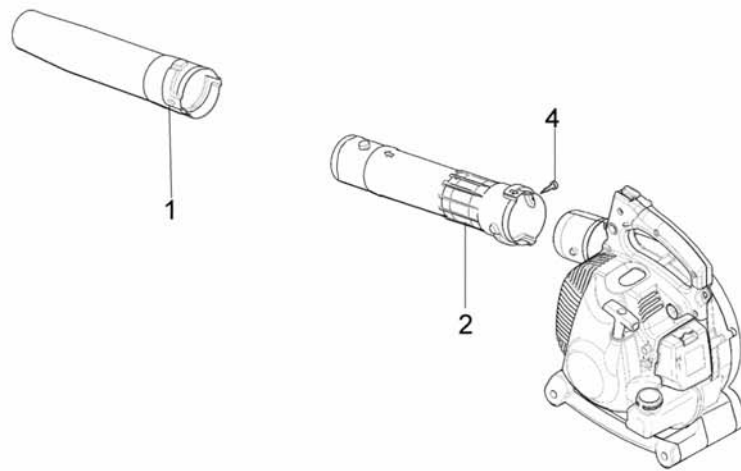

Ref.Nu	Qty	Part number	Description	Validity from	Validity till	Notes	Bulletin
1	1	56550073R	Tube				
2	1	56550127R	Tube				
3	1	56552002	Blower/vacuum tube with duckbill end section				
4	1	3960121R	Screw				
5	1	56552014	Decals set				
6	1	56552010R	Tool kit				
7	1	56550075R	Elbow				
8	1	56550078AR	Bag				
9	1	56550077R	Tube				
10	1	56550076AR	Tube				
11	1	56552001A	Exhauster kit				
12	1	56550179	Anti-shock cable kit				BT6-065- 01/09