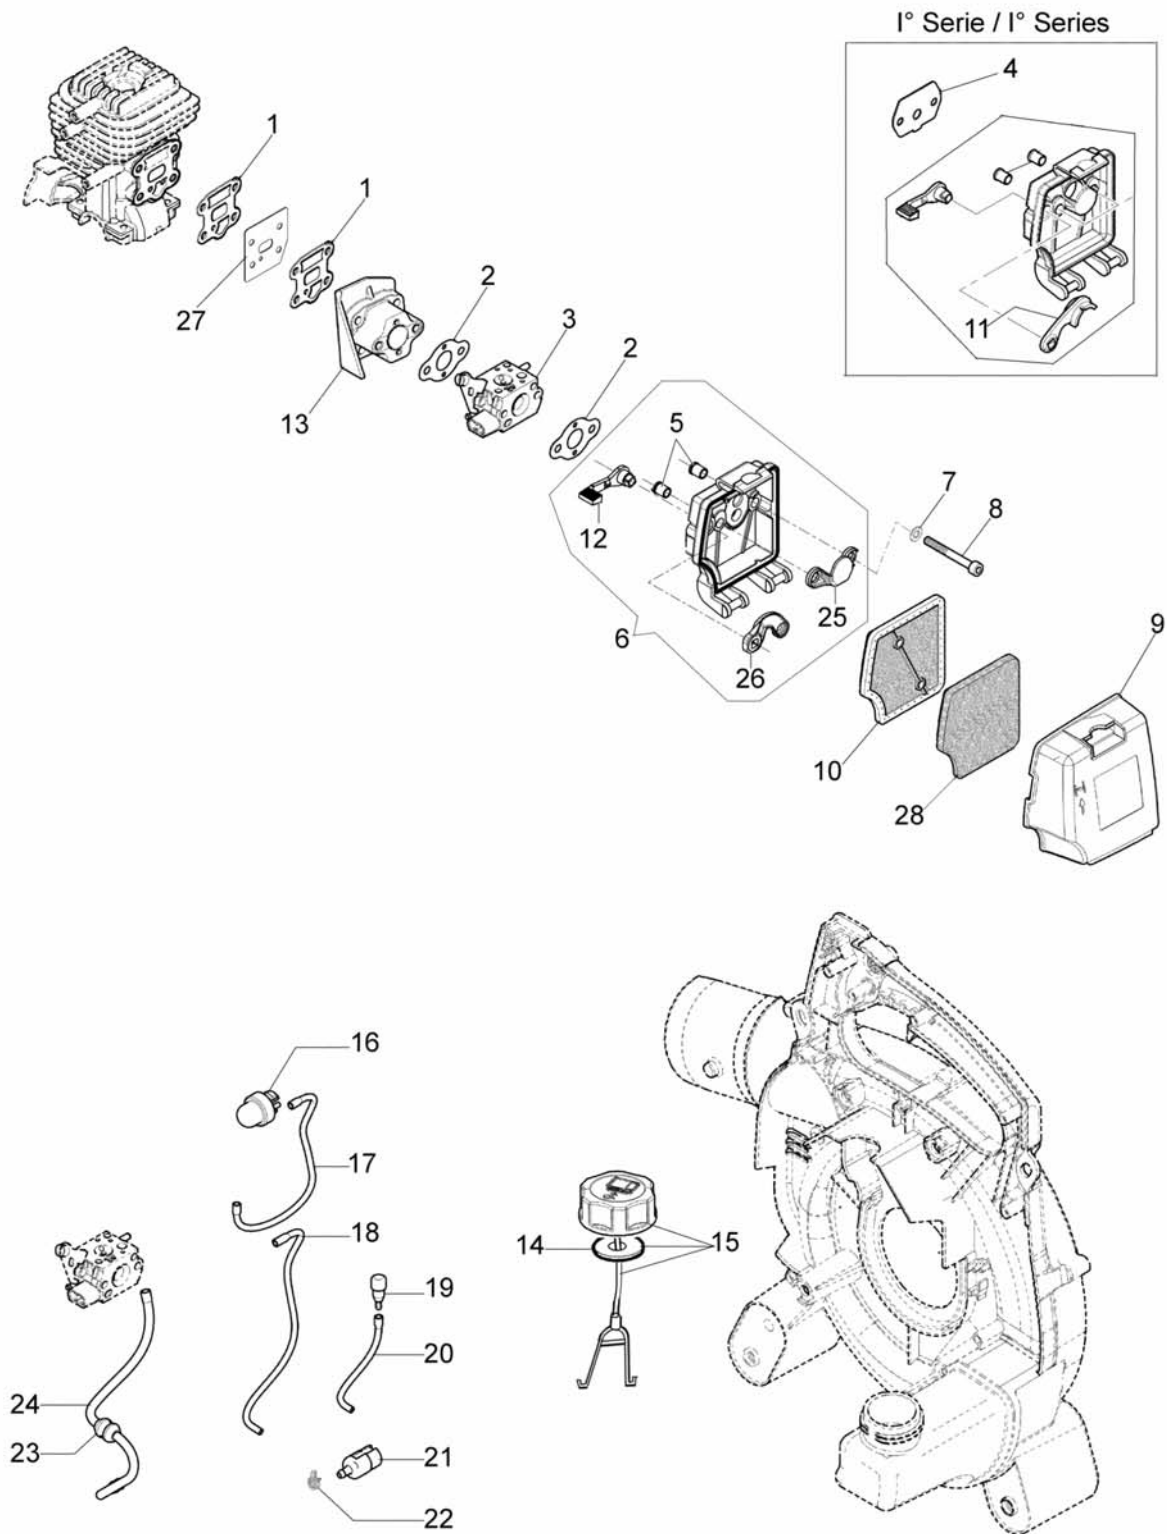

Ref.Nu	Qty	Part number	Description	Validity from	Validity till	Notes	Bulletin
1	1	56550050R	Rope retainer				
2	1	50070123R	Starter rope				
3	1	56550049R	Handle				
4	1	004000132R	Spring				
5	1	56550022R	Starter pulley				
6	1	56550021R	Shaft joint				
7	1	3027005R	Ring				
8	1	56520040A	Plate				
9	1	3918020	Washer				
10	1	3801010R	Screw				
11	1	56552016	Starter assy				
12	4	3918010R	Washer				
13	2	3960091AR	Screw				
14	1	3801013R	Screw				
15	1	3819006	Washer				
16	1	3916005	Washer				
17	2	3078009	Washer				
18	3	3960121R	Screw				
19	2	56550102R	Plate				
20	2	3960011R	Screw				
21	1	3960100R	Screw				
22	1	56550180R	Cap and spring				
23	1	3911009R	Nut				
24	1	56550145R	Ignition coil				
25	1	56550134R	Flywheel				

Ref.Nu	Qty	Part number	Description	Validity from	Validity till	Notes	Bulletin
1	1	56550121AR	Plate				
2	1	56550122R	Plate				
3	1	3960121R	Screw				
4	1	56550067AR	Cable				
5	3	56550102R	Plate				
6	4	3918010R	Washer				
7	20	3960091AR	Screw				
8	1	56550026R	Throttle lever				
9	1	56550050R	Rope retainer				
10	1	56550147R	Cover				
11	1	56550025R	Lever				
12	1	56550023AR	Throttle				
13	1	56550024R	Throttle cable				
14	1	56550046AR	Handle				BT6-065-01/09
15	2	56550048R	Support				
16	1	56550047R	Handle				
17	2	3960122R	Screw				
18	4	56550035R	Spring				
19	1	56550003R	Left case/tank				
20	1	56550156R	Pin				
21	8	56550036R	Support				
22	1	56550062R	Guard				
23	1	56550123R	Pin				
24	4	3960100R	Screw				
25	1	56510050R	Washer				
26	1	56550072R	Spring				
27	1	56550004R	Ridght case				
28	1	3980012	Nut				
29	1	56550057R	Tool cutter				
30	1	56550006R	Fan				