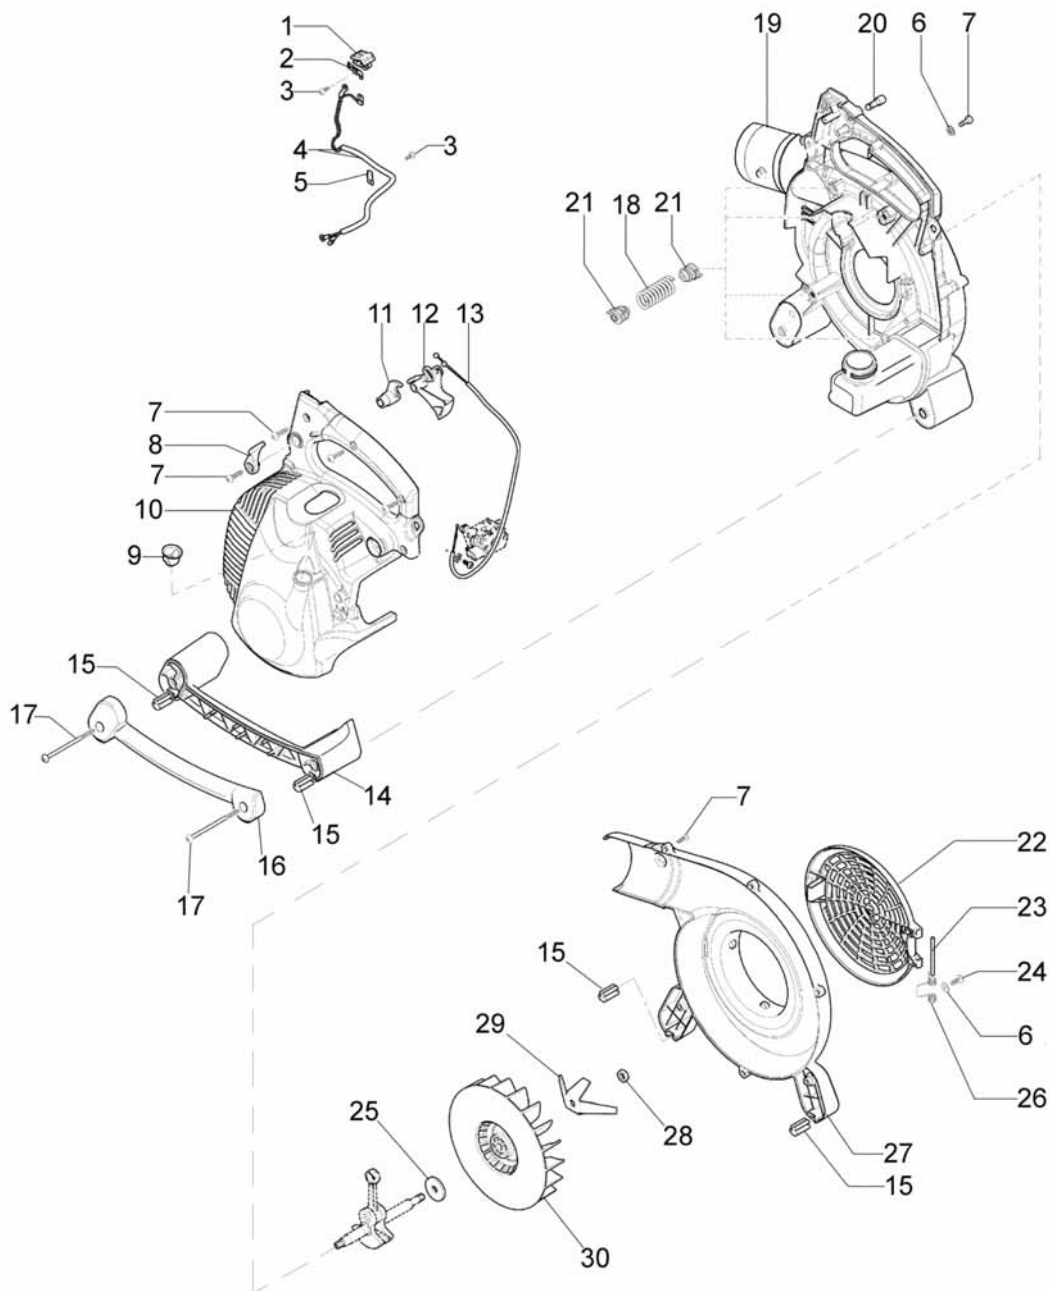

Ref.Nu	Qty	Part number	Description	Validity from	Validity till	Notes	Bulletin
1	1	56550050R	Rope retainer				
2	1	50070123R	Starter rope				
3	1	56550049R	Handle				
4	1	004000132R	Spring				
5	1	56550022R	Starter pulley				
6	1	56550021R	Shaft joint				
7	1	3027005R	Ring				
8	1	56520040A	Plate				
9	1	3918020	Washer				
10	1	3801010R	Screw				
11	1	56552016	Starter assy				
12	4	3918010R	Washer				
13	2	3960091AR	Screw				
14	1	3801013R	Screw				
15	1	3819006	Washer				
16	1	3916005	Washer				
17	2	3078009	Washer				
18	3	3960121R	Screw				
19	2	56550102R	Plate				
20	2	3960011R	Screw				
21	1	3960100R	Screw				
22	1	56550180R	Cap and spring				
23	1	3911009R	Nut				
24	1	56550145R	Ignition coil				
25	1	56550134R	Flywheel				

Ref.Nu	Qty	Part number	Description	Validity from	Validity till	Notes	Bulletin
1	1	56550121AR	Plate				
2	1	56550122R	Plate				
3	1	3960121R	Screw				
4	1	56550067AR	Cable				
5	3	56550102R	Plate				
6	4	3918010R	Washer				
7	20	3960091AR	Screw				
8	1	56550026R	Throttle lever				
9	1	56550050R	Rope retainer				
10	1	56550147R	Cover				
11	1	56550025R	Lever				
12	1	56550023AR	Throttle				
13	1	56550024R	Throttle cable				
14	1	56550046AR	Handle				BT6-065-01/09
15	2	56550048R	Support				
16	1	56550047R	Handle				
17	2	3960122R	Screw				
18	4	56550035R	Spring				
19	1	56550003R	Left case/tank				
20	1	56550156R	Pin				
21	8	56550036R	Support				
22	1	56550062R	Guard				
23	1	56550123R	Pin				
24	4	3960100R	Screw				
25	1	56510050R	Washer				
26	1	56550072R	Spring				
27	1	56550004R	Ridght case				
28	1	3980012	Nut				
29	1	56550057R	Tool cutter				
30	1	56550006R	Fan				