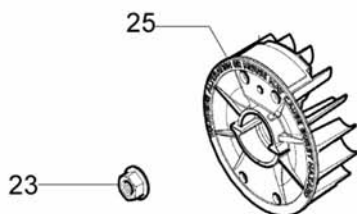

Ref.Nu	Qty	Part number	Description	Validity from	Validity till	Notes	Bulletin
1	1	56550050R	Rope retainer				
2	1	50070123R	Starter rope				
3	1	56550049R	Handle				
4	1	004000132R	Spring				
5	1	56550022R	Starter pulley				
6	1	56550021R	Shaft joint				
7	1	3027005R	Ring				
8	1	56520040A	Plate				
9	1	3918020	Washer				
10	1	3801010R	Screw				
11	1	56552016	Starter assy				
12	4	3918010R	Washer				
13	2	3960091AR	Screw				
14	1	3801013R	Screw				
15	1	3819006	Washer				
16	1	3916005	Washer				
17	2	3078009	Washer				
18	3	3960121R	Screw				
19	2	56550102R	Plate				
20	2	3960011R	Screw				
21	1	3960100R	Screw				
22	1	56550180R	Cap and spring				
23	1	3911009R	Nut				
24	1	56550145R	Ignition coil				
25	1	56550134R	Flywheel				

Ref.Nu	Qty	Part number	Description	Validity from	Validity till	Notes	Bulletin
1	1	56550121AR	Plate				
2	1	56550122R	Plate				
3	1	3960121R	Screw				
4	1	56550067AR	Cable				
5	3	56550102R	Plate				
6	4	3918010R	Washer				
7	20	3960091AR	Screw				
8	1	56550026R	Throttle lever				
9	1	56550050R	Rope retainer				
10	1	56550147R	Cover				
11	1	56550025R	Lever				
12	1	56550023AR	Throttle				
13	1	56550024R	Throttle cable				
14	1	56550046AR	Handle				BT6-065-01/09
15	2	56550048R	Support				
16	1	56550047R	Handle				
17	2	3960122R	Screw				
18	4	56550035R	Spring				
19	1	56550003R	Left case/tank				
20	1	56550156R	Pin				
21	8	56550036R	Support				
22	1	56550062R	Guard				
23	1	56550123R	Pin				
24	4	3960100R	Screw				
25	1	56510050R	Washer				
26	1	56550072R	Spring				
27	1	56550004R	Ridght case				
28	1	3980012	Nut				
29	1	56550057R	Tool cutter				
30	1	56550006R	Fan				