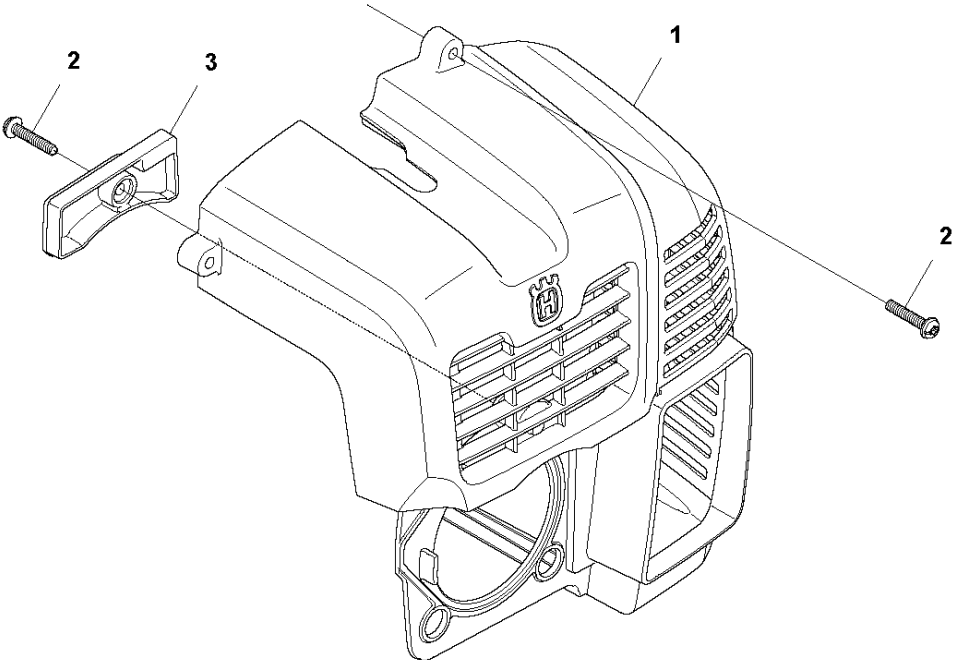

L 360BT
CRANK SHAFT

CRANKSHAFT

360 BT

Ref	Part No	Description	Remark	QTY KIT
1	578 38 51-02	TBD		1
2	506 68 94-01	KEY		1
3	521 52 13-01	BEARING		2
4	521 52 19-01	SEAL		2
5	576 69 64-01	BEARING		1

C 360BT
CYLINDER COVER

CYLINDER COVER

360 BT

Ref	Part No	Description	Remark	QTY KIT
1	576 57 85-01	ENGINE COVER		1
2	512 84 81-01	SCREW		5
3	576 57 86-01	COVER		1

J 360BT
CYLINDER & PISTON

CYLINDER PISTON

360 BT

Ref	Part No	Description	Remark	QTY	KIT
1	544 25 68-01	SCREW		2	
2	576 58 95-01	PLATE		1	
3	576 58 96-01	GROMMET		1	
4	506 74 52-01	BOLT		4	
5	578 38 49-01	CYLINDER		1	
6	529 09 47-01	PISTON-G		1	5
7	521 52 05-01	WASHER		2	5, 6
8	576 69 64-01	BEARING		1	5, 6
9	544 25 92-01	PISTON		1	5, 6
10	544 25 94-01	PISTON PIN		1	5, 6
11	521 53 19-01	SNAP RING		2	5, 6
12	544 25 93-01	PISTON RING		2	5, 6
13	576 58 94-01	GASKET		1	