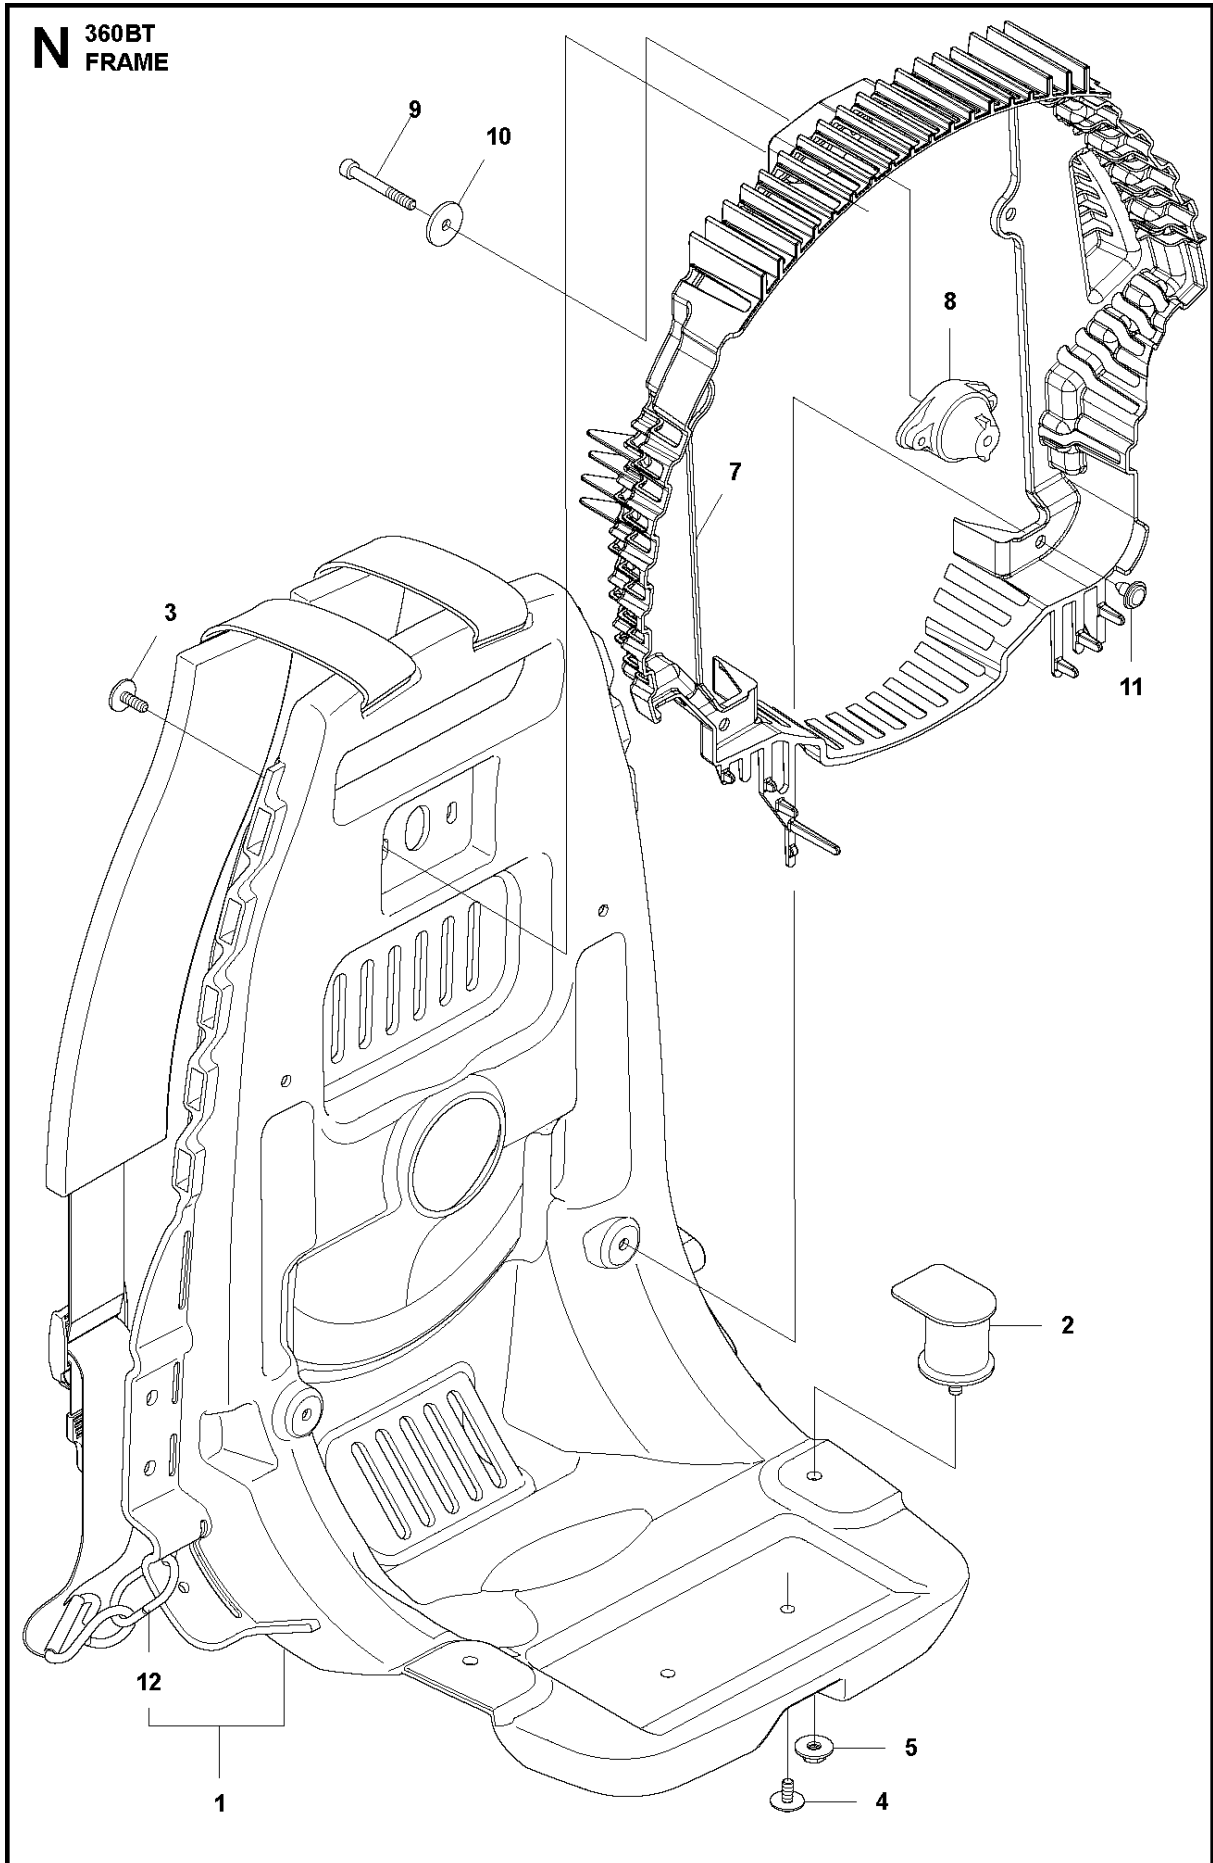

Ref	Part No	Description	Remark	QTY	KIT
1	577 26 12-01	FRAME		1	
2	576 56 22-01	DAMPER		2	
3	544 27 08-01	SCREW		2	
4	577 62 88-01	SCREW		2	
5	513 66 75-01	NUT		2	
7	579 65 95-02	NET		1	
8	513 66 67-01	DAMPER		1	
9	521 51 72-01	BOLT		1	
10	577 35 79-01	WASHER		1	
11	526 24 39-01	CLIP		4	
12	514 33 16-01	RING		2	1