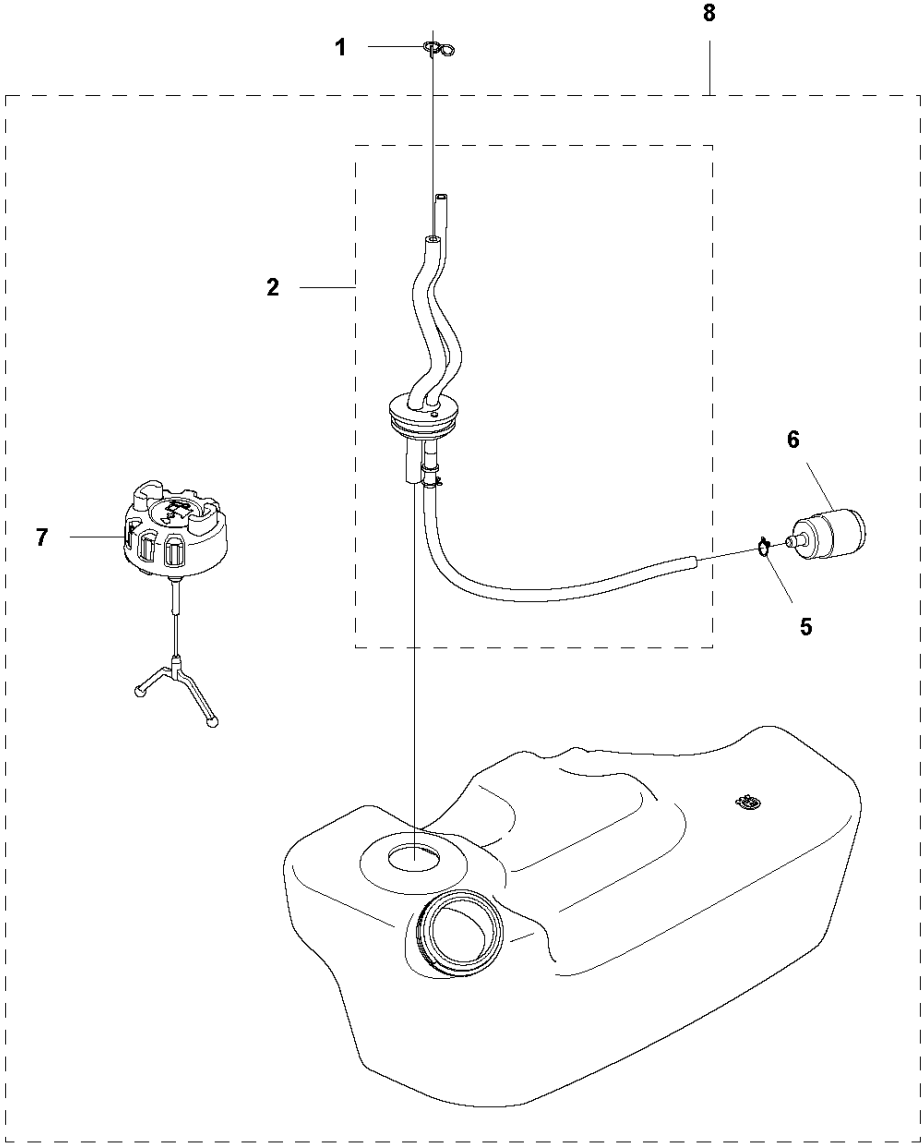

G 360BT
FUEL TANK

FUEL TANK

360 BT

Ref	Part No	Description	Remark	QTY	KIT
1	506 74 15-01	CLIP		1	
2	586 35 96-04	HOSE ASSY		1	8
5	506 70 70-01	CLIP		1	8
6	506 74 26-01	FILTER		1	8
7	504 03 18-01	TANK CAP ASSY		1	8
8	577 46 78-01	FUEL TANK	For all except USA and Canada	1	
8	579 14 05-01	TANK ASSY	For USA and Canada	1